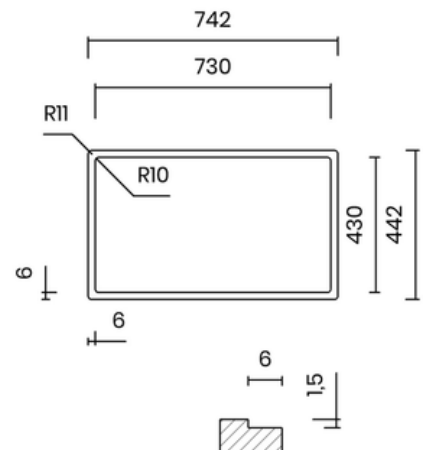

Lắp chìm
Flushmount