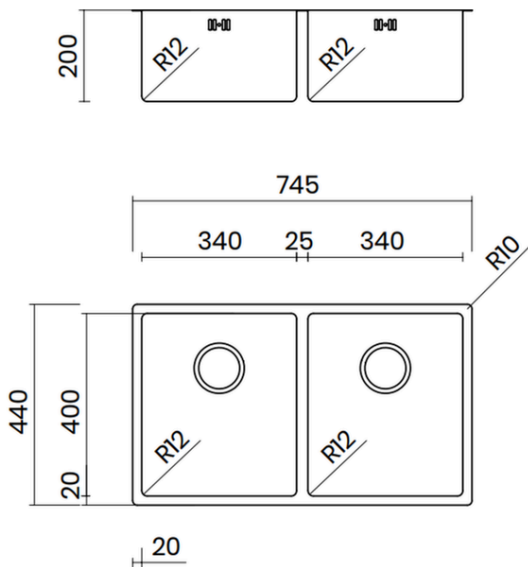

STANDARD WASTE 114 MM

- Material: inox AISI 304
- Thickness: regular 1 mm
- Bowl depth: 200 mm
- Outer dimensions: 540 x 440 mm
- Bowl dimensions: 500 x 400 mm
- Cabinet: 600 mm
- Compatible with food waste disposers
- Siphon included

STANDARD WASTE 114 MM

- Material: inox AISI 304
- Thickness: regular 1 mm
- Bowl depth: 200 mm
- Outer dimensions: 865 x 440 mm
- Bowl dimensions: 2 x 400x400 mm
- Cabinet: 900 mm
- Compatible with food waste disposers
- Siphon included

Lắp âm
Undermount

Lắp nổi
Topmount

Lắp chìm
Flushmount

18.900.000 VND

MADE IN
ITALY

5 YEARS
WARRANTY

BỘ XẢ TIÊU CHUẨN 114 MM

- Chất liệu: inox AISI 304
- Độ dày: đồng nhất 1 mm
- Chiều sâu chậu: 200 mm
- Kích thước ngoài: 745 x 440 mm
- Kích thước lòng chậu: 2 x 340x400 mm
- Hộc tủ: 800 mm
- Tương thích với máy hủy rác
- Bao gồm xi phông

STANDARD WASTE 114 MM

- Material: inox AISI 304
- Thickness: regular 1 mm
- Bowl depth: 200 mm
- Outer dimensions: 745 x 440 mm
- Bowl dimensions: 2 x 340x400 mm
- Cabinet: 800 mm
- Compatible with food waste disposers
- Siphon included