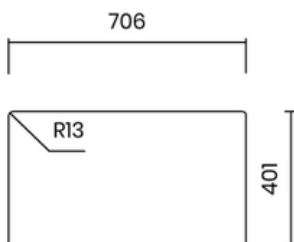

18.900.000 VND

MADE IN
ITALY

5 YEARS
WARRANTY

BỘ XẢ TIÊU CHUẨN 114 MM

- Chất liệu: inox AISI 304
- Độ dày: đồng nhất 1 mm
- Chiều sâu chậu: 200 mm
- Kích thước ngoài: 745 x 440 mm
- Kích thước lòng chậu: 2 x 340x400 mm
- Hộc tủ: 800 mm
- Tương thích với máy hủy rác
- Bao gồm xi phông

STANDARD WASTE 114 MM

- Material: inox AISI 304
- Thickness: regular 1 mm
- Bowl depth: 200 mm
- Outer dimensions: 745 x 440 mm
- Bowl dimensions: 2 x 340x400 mm
- Cabinet: 800 mm
- Compatible with food waste disposers
- Siphon included