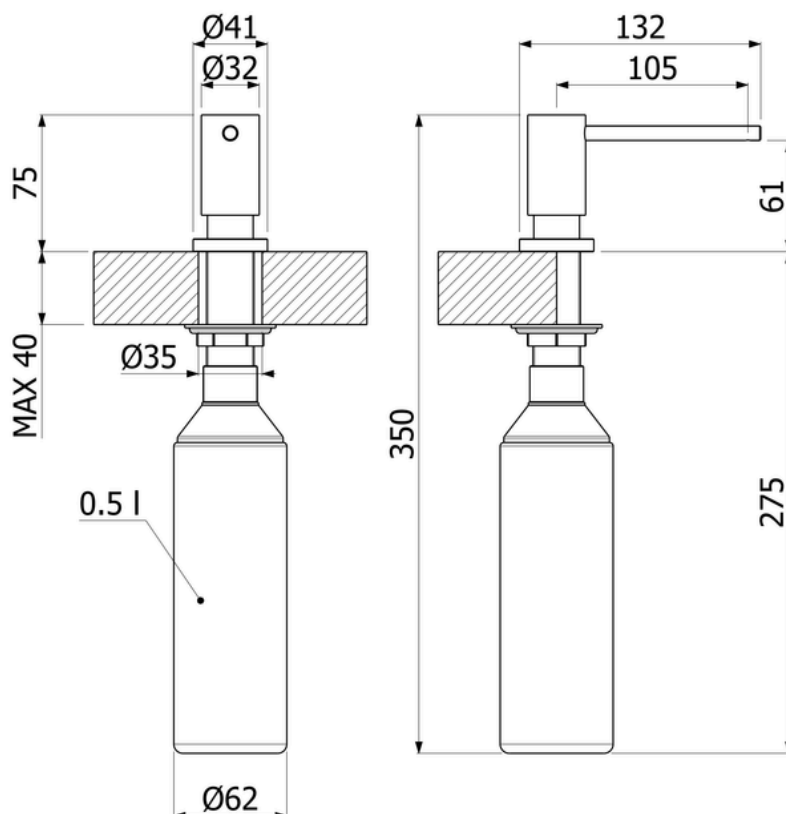

ELEGANT CHROME

- Material: brass with chrome finish
- Bottle capacity: 500 ml
- Head: 360 degree rotation, removable
- Convenient top-fillable
- Installation hole diameter: 35 mm