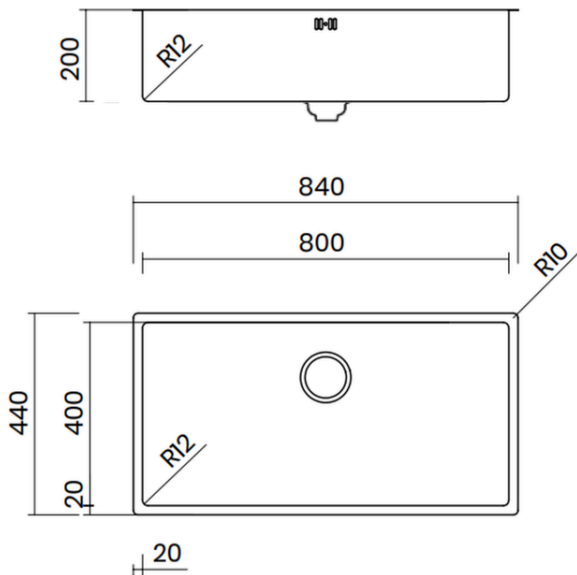

INTEGRATED UNDERMOUNT

- Material: inox AISI 304
- Thickness: regular 1 mm
- Bowl depth: 200 mm
- Outer dimensions: 782,5 x 442,5 mm
- Bowl dimensions: 740 x 400 mm
- Cabinet: 900 mm
- Integrated waste - easy cleaning
- Siphon included

KACI

16.900.000 VND

MADE IN
ITALY

5 YEARS
WARRANTY

BỘ XẢ LIỀN KHỐI

- Chất liệu: inox AISI 304
- Độ dày: đồng nhất 1 mm
- Chiều sâu chậu: 200 mm
- Kích thước ngoài: 840 x 440 mm
- Kích thước lòng chậu: 800 x 400 mm
- Hộc tủ: 900 mm
- Bộ xả liền khối - dễ dàng vệ sinh
- Bao gồm xi phông

INTEGRATED WASTE

- Material: inox AISI 304
- Thickness: regular 1 mm
- Bowl depth: 200 mm
- Outer dimensions: 840 x 440 mm
- Bowl dimensions: 800 x 400 mm
- Cabinet: 900 mm
- Integrated waste - easy cleaning
- Siphon included

INTEGRATED WASTE

- Material: inox AISI 304
- Thickness: regular 1 mm
- Bowl depth: 200 mm
- Outer dimensions: 740 x 440 mm
- Bowl dimensions: 700 x 400 mm
- Cabinet: 800 mm
- Integrated waste - easy cleaning
- Siphon included