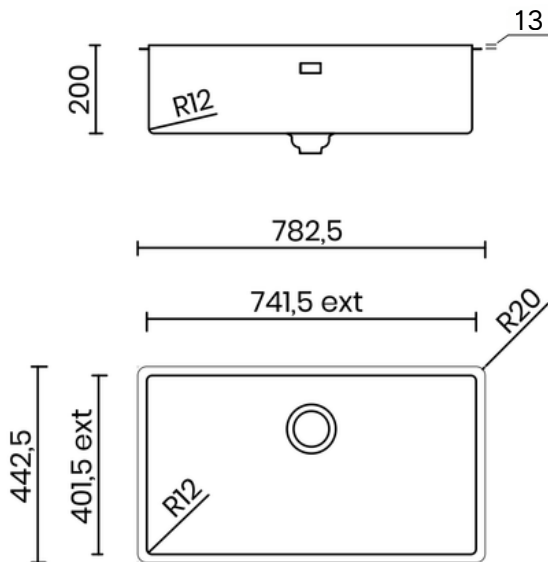

INTEGRATED WASTE

- Material: inox AISI 304 - PVD Gun Metal
- Thickness: regular 1 mm
- Bowl depth: 200 mm
- Outer dimensions: 540 x 440 mm
- Bowl dimensions: 500 x 400 mm
- Cabinet: 600 mm
- Integrated waste - easy cleaning
- Siphon included

STANDARD WASTE 114 MM

- Material: inox AISI 304 - PVD Gun Metal
- Thickness: regular 1 mm
- Bowl depth: 200 mm
- Outer dimensions: 740 x 440 mm
- Bowl dimensions: 700 x 400 mm
- Cabinet: 800 mm
- Compatible with food waste disposers
- Siphon included

STANDARD WASTE 114 MM

- Material: inox AISI 304 - PVD Gun Metal
- Thickness: regular 1 mm
- Bowl depth: 200 mm
- Outer dimensions: 540 x 440 mm
- Bowl dimensions: 500 x 400 mm
- Cabinet: 600 mm
- Compatible with food waste disposers
- Siphon included

16.900.000 VND

LẮP ÂM TRẦN VIÊN

- Chất liệu: inox AISI 304
- Độ dày: đồng nhất 1 mm
- Chiều sâu chậu: 200 mm
- Kích thước ngoài: 782,5 x 442,5 mm
- Kích thước lòng chậu: 740 x 400 mm
- Hộc tủ: 900 mm
- Bộ xả liền khối - dễ dàng vệ sinh
- Bao gồm xi phông