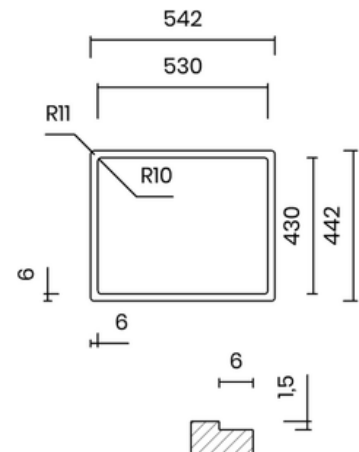

Lắp chìm
Flushmount