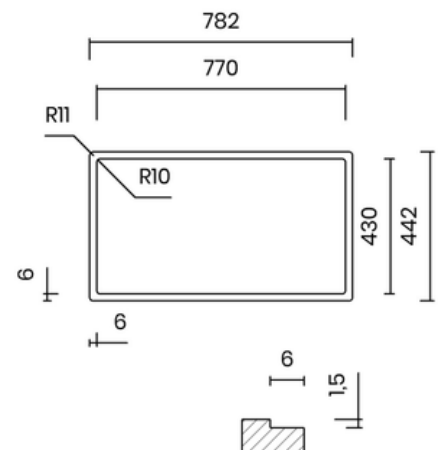

Lắp chìm
Flushmount