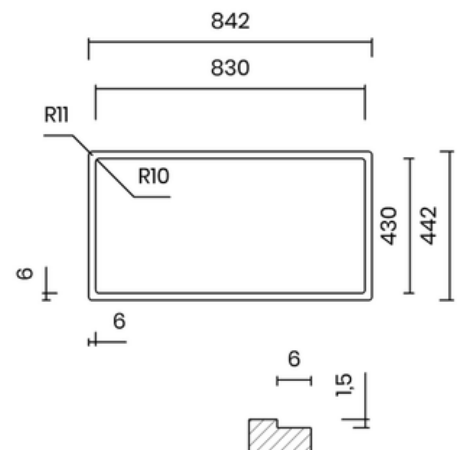

Lắp chìm
Flushmount