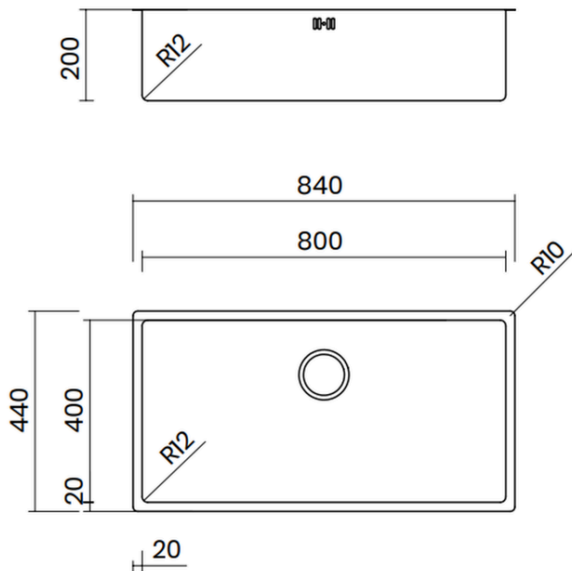

INTEGRATED WASTE

- Material: inox AISI 304
- Thickness: regular 1 mm
- Bowl depth: 200 mm
- Outer dimensions: 440 x 440 mm
- Bowl dimensions: 400 x 400 mm
- Cabinet: 500 mm
- Integrated waste - easy cleaning
- Siphon included

14.900.000 VND

MADE IN
ITALY

5 YEARS
WARRANTY

BỘ XẢ TIÊU CHUẨN 114 MM

- Chất liệu: inox AISI 304
- Độ dày: đồng nhất 1 mm
- Chiều sâu chậu: 200 mm
- Kích thước ngoài: 840 x 440 mm
- Kích thước lòng chậu: 800 x 400 mm
- Hộc tủ: 900 mm
- Tương thích với máy hủy rác
- Bao gồm xi phông

STANDARD WASTE 114 MM

- Material: inox AISI 304
- Thickness: regular 1 mm
- Bowl depth: 200 mm
- Outer dimensions: 840 x 440 mm
- Bowl dimensions: 800 x 400 mm
- Cabinet: 900 mm
- Compatible with food waste disposers
- Siphon included

STANDARD WASTE 114 MM

- Material: inox AISI 304
- Thickness: regular 1 mm
- Bowl depth: 200 mm
- Outer dimensions: 780 x 440 mm
- Bowl dimensions: 740 x 400 mm
- Cabinet: 900 mm
- Compatible with food waste disposers
- Siphon included