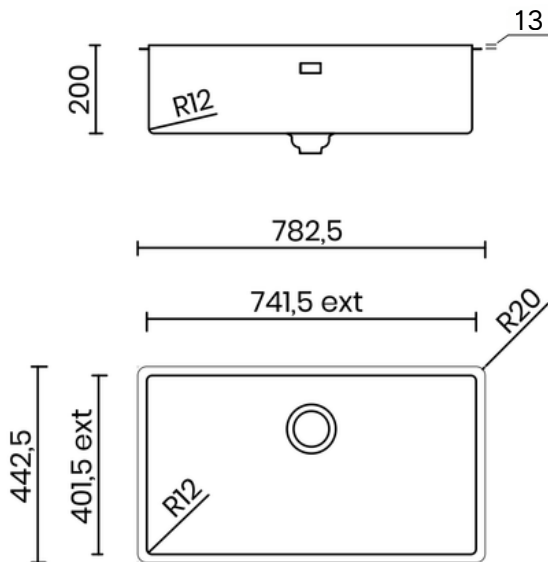

STANDARD WASTE 114 MM

- Material: inox AISI 304 - PVD Gun Metal
- Thickness: regular 1 mm
- Bowl depth: 200 mm
- Outer dimensions: 740 x 440 mm
- Bowl dimensions: 700 x 400 mm
- Cabinet: 800 mm
- Compatible with food waste disposers
- Siphon included

STANDARD WASTE 114 MM

- Material: inox AISI 304 - PVD Gun Metal
- Thickness: regular 1 mm
- Bowl depth: 200 mm
- Outer dimensions: 540 x 440 mm
- Bowl dimensions: 500 x 400 mm
- Cabinet: 600 mm
- Compatible with food waste disposers
- Siphon included

16.900.000 VND

MADE IN
ITALY

5 YEARS
WARRANTY

LẮP ÂM TRẦN VIÊN

- Chất liệu: inox AISI 304
- Độ dày: đồng nhất 1 mm
- Chiều sâu chậu: 200 mm
- Kích thước ngoài: 782,5 x 442,5 mm
- Kích thước lòng chậu: 740 x 400 mm
- Hộc tủ: 900 mm
- Bộ xả liền khối - dễ dàng vệ sinh
- Bao gồm xi phông

INTEGRATED UNDERMOUNT

- Material: inox AISI 304
- Thickness: regular 1 mm
- Bowl depth: 200 mm
- Outer dimensions: 782,5 x 442,5 mm
- Bowl dimensions: 740 x 400 mm
- Cabinet: 900 mm
- Integrated waste - easy cleaning
- Siphon included