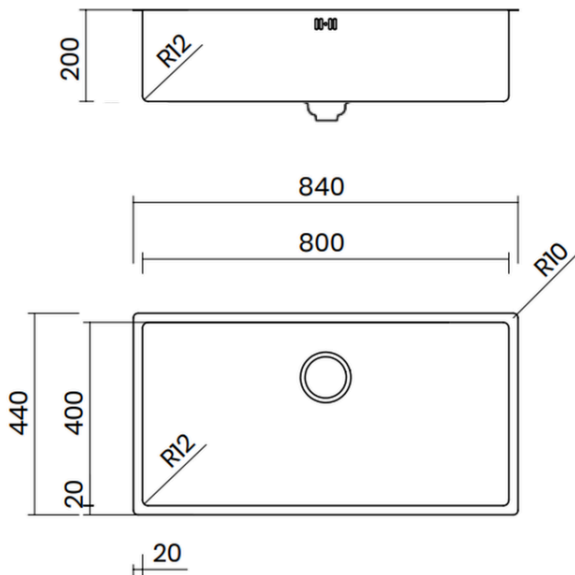

INTEGRATED UNDERMOUNT

- Material: inox AISI 304
- Thickness: regular 1 mm
- Bowl depth: 200 mm
- Outer dimensions: 782,5 x 442,5 mm
- Bowl dimensions: 740 x 400 mm
- Cabinet: 900 mm
- Integrated waste - easy cleaning
- Siphon included

KACI

16.900.000 VND

MADE IN
ITALY

5 YEARS
WARRANTY

BỘ XẢ LIỀN KHỐI

- Chất liệu: inox AISI 304
- Độ dày: đồng nhất 1 mm
- Chiều sâu chậu: 200 mm
- Kích thước ngoài: 840 x 440 mm
- Kích thước lòng chậu: 800 x 400 mm
- Hộc tủ: 900 mm
- Bộ xả liền khối - dễ dàng vệ sinh
- Bao gồm xi phông

INTEGRATED WASTE

- Material: inox AISI 304
- Thickness: regular 1 mm
- Bowl depth: 200 mm
- Outer dimensions: 840 x 440 mm
- Bowl dimensions: 800 x 400 mm
- Cabinet: 900 mm
- Integrated waste - easy cleaning
- Siphon included

INTEGRATED WASTE

- Material: inox AISI 304
- Thickness: regular 1 mm
- Bowl depth: 200 mm
- Outer dimensions: 740 x 440 mm
- Bowl dimensions: 700 x 400 mm
- Cabinet: 800 mm
- Integrated waste - easy cleaning
- Siphon included