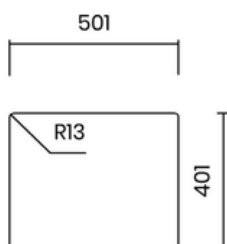

10.900.000 VND

MADE IN
ITALY

5 YEARS
WARRANTY

BỘ XẢ TIÊU CHUẨN 114 MM

- Chất liệu: inox AISI 304
- Độ dày: đồng nhất 1 mm
- Chiều sâu chậu: 200 mm
- Kích thước ngoài: 540 x 440 mm
- Kích thước lòng chậu: 500 x 400 mm
- Hộc tủ: 600 mm
- Tương thích với máy hủy rác
- Bao gồm xi phông

STANDARD WASTE 114 MM

- Material: inox AISI 304
- Thickness: regular 1 mm
- Bowl depth: 200 mm
- Outer dimensions: 540 x 440 mm
- Bowl dimensions: 500 x 400 mm
- Cabinet: 600 mm
- Compatible with food waste disposers
- Siphon included