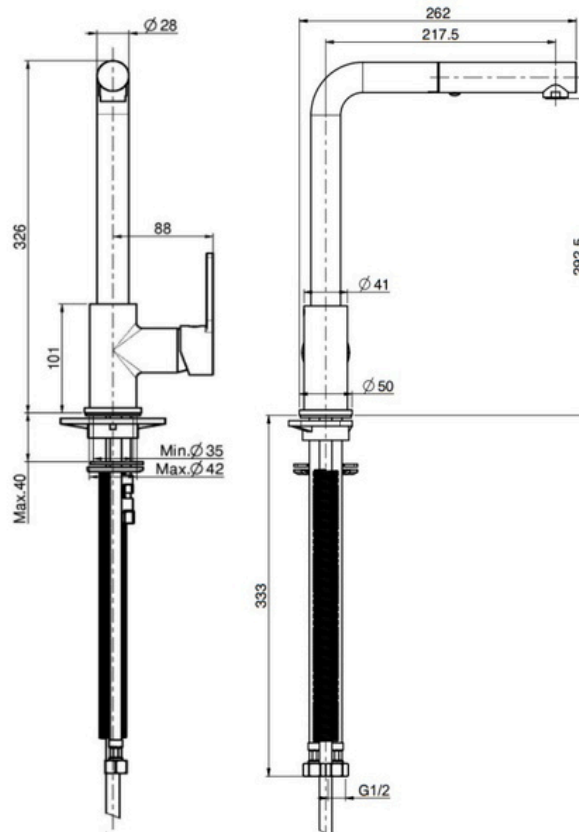

LUXURIOUS BLACK MATT

- Water modes: hot and cold mixer
- Material: brass with black matt finish
- Body: 360 degree rotation
- Hand shower: extractable
- Hand lever: 2 water open levels
- Outlet types: bubble and shower
- Height: 326 mm