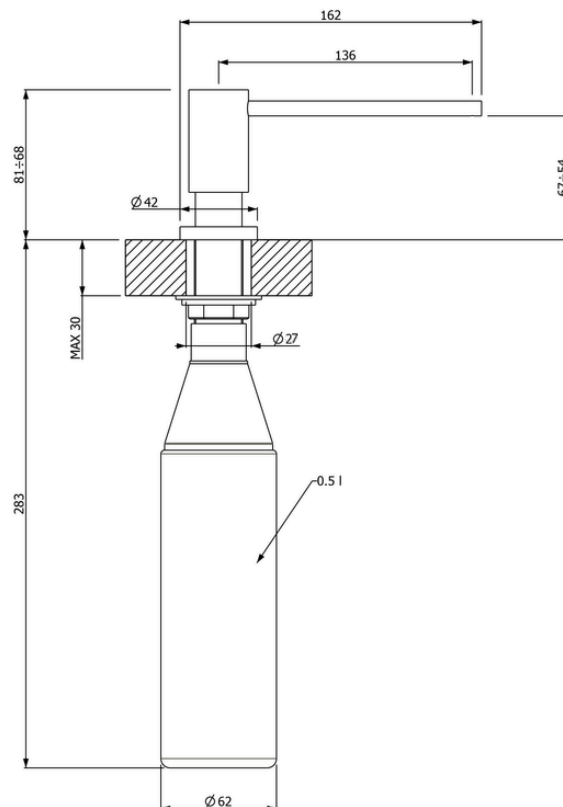

ELEGANT CHROME

- Material: brass with chrome finish
- Bottle capacity: 500 ml
- Head: 360 degree rotation, removable
- Convenient top-fillable
- Installation hole diameter: 27 mm