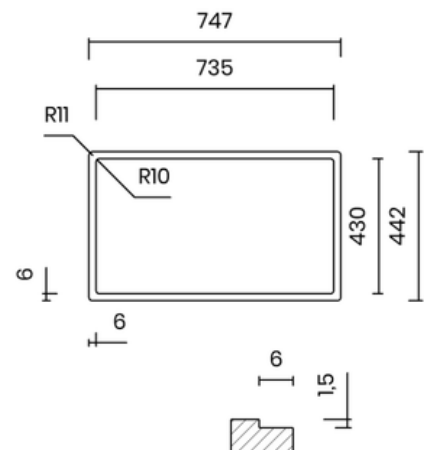

Lắp chìm
Flushmount