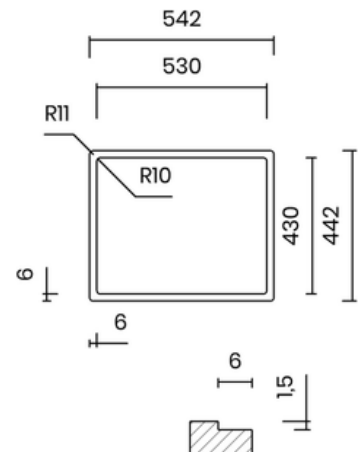

Lắp chìm
Flushmount