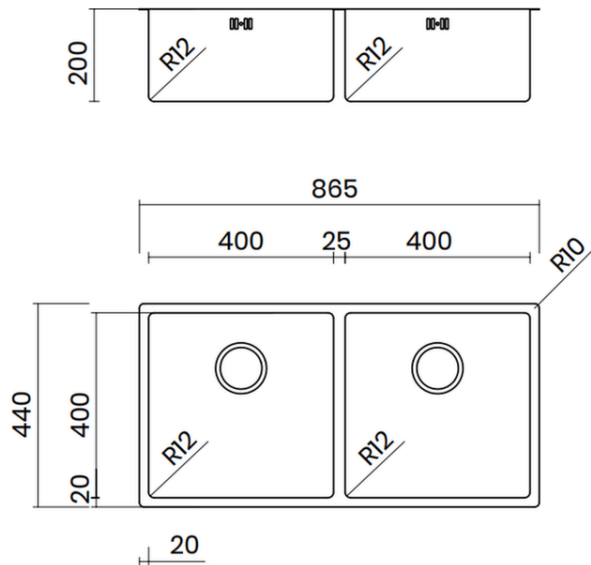

STANDARD WASTE 114 MM

- Material: inox AISI 304
- Thickness: regular 1 mm
- Bowl depth: 200 mm
- Outer dimensions: 780 x 440 mm
- Bowl dimensions: 740 x 400 mm
- Cabinet: 900 mm
- Compatible with food waste disposers
- Siphon included

STANDARD WASTE 114 MM

- Material: inox AISI 304
- Thickness: regular 1 mm
- Bowl depth: 200 mm
- Outer dimensions: 740 x 440 mm
- Bowl dimensions: 700 x 400 mm
- Cabinet: 800 mm
- Compatible with food waste disposers
- Siphon included

STANDARD WASTE 114 MM

- Material: inox AISI 304
- Thickness: regular 1 mm
- Bowl depth: 200 mm
- Outer dimensions: 540 x 440 mm
- Bowl dimensions: 500 x 400 mm
- Cabinet: 600 mm
- Compatible with food waste disposers
- Siphon included

STANDARD WASTE 114 MM

- Material: inox AISI 304
- Thickness: regular 1 mm
- Bowl depth: 200 mm
- Outer dimensions: 865 x 440 mm
- Bowl dimensions: 2 x 400x400 mm
- Cabinet: 900 mm
- Compatible with food waste disposers
- Siphon included