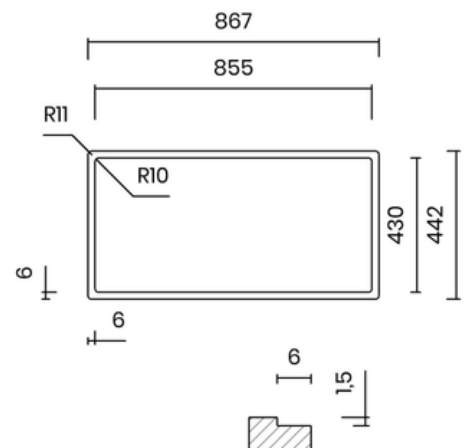

Lắp chìm
Flushmount