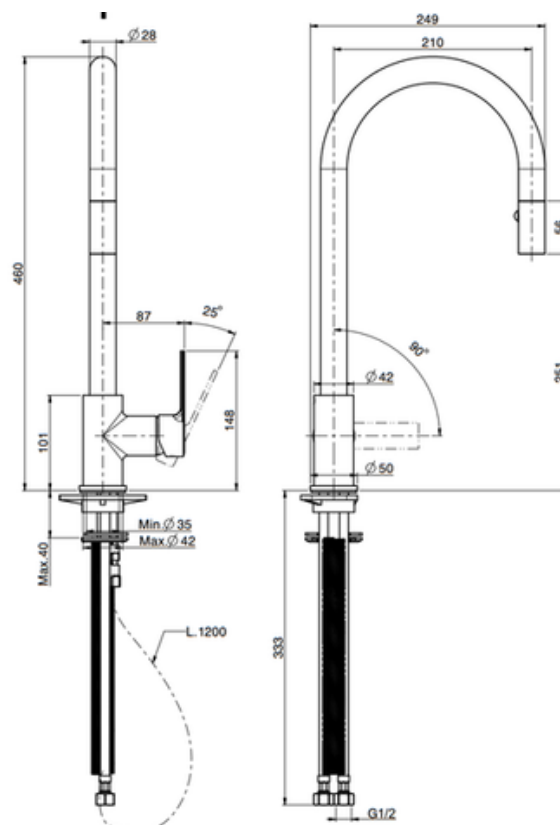

ELEGANT CHROME

- Water modes: hot and cold mixer
- Material: brass with chrome finish
- Body: 360 degree rotation
- Hand shower: extractable
- Hand lever: 2 water open levels
- Outlet types: bubble and shower
- Height: 326 mm

ELEGANT CHROME

- Water modes: hot and cold mixer
- Material: brass with chrome finish
- Body: 360 degree rotation
- Hand shower: extractable
- Hand lever: 2 water open levels
- Outlet types: bubble and shower
- Height: 460 mm