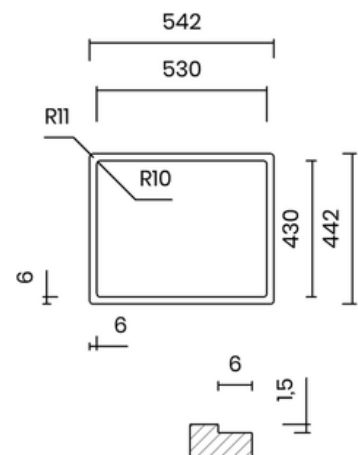

Lắp chìm
Flushmount