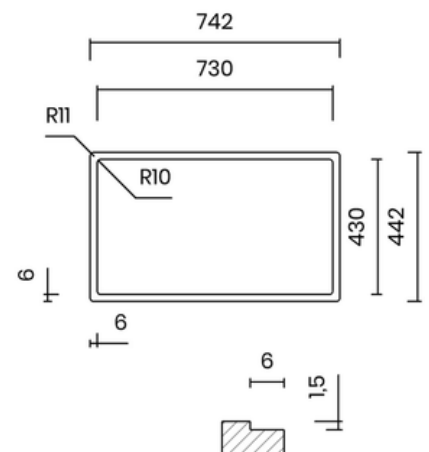

Lắp chìm
Flushmount