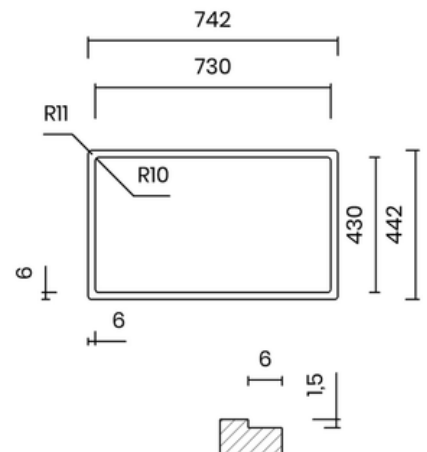

Lắp chìm
Flushmount