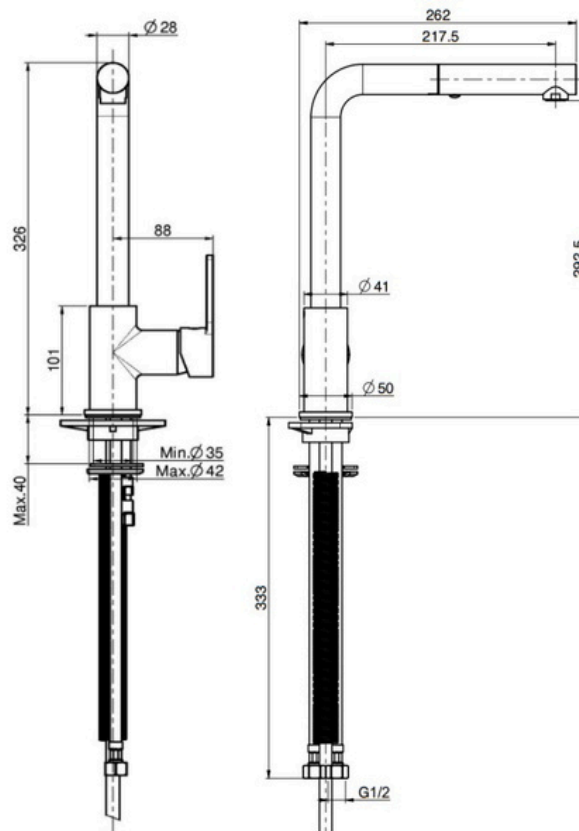

ELEGANT CHROME

- Water modes: hot and cold mixer
- Material: brass with chrome finish
- Body: 360 degree rotation
- Hand shower: extractable
- Hand lever: 2 water open levels
- Outlet types: bubble and shower
- Height: 326 mm