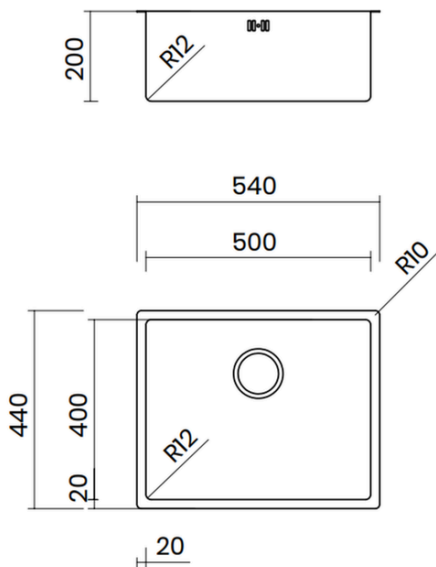

STANDARD WASTE 114 MM

- Material: inox AISI 304
- Thickness: regular 1 mm
- Bowl depth: 200 mm
- Outer dimensions: 840 x 440 mm
- Bowl dimensions: 800 x 400 mm
- Cabinet: 900 mm
- Compatible with food waste disposers
- Siphon included

STANDARD WASTE 114 MM

- Material: inox AISI 304
- Thickness: regular 1 mm
- Bowl depth: 200 mm
- Outer dimensions: 780 x 440 mm
- Bowl dimensions: 740 x 400 mm
- Cabinet: 900 mm
- Compatible with food waste disposers
- Siphon included

STANDARD WASTE 114 MM

- Material: inox AISI 304
- Thickness: regular 1 mm
- Bowl depth: 200 mm
- Outer dimensions: 740 x 440 mm
- Bowl dimensions: 700 x 400 mm
- Cabinet: 800 mm
- Compatible with food waste disposers
- Siphon included

STANDARD WASTE 114 MM

- Material: inox AISI 304
- Thickness: regular 1 mm
- Bowl depth: 200 mm
- Outer dimensions: 540 x 440 mm
- Bowl dimensions: 500 x 400 mm
- Cabinet: 600 mm
- Compatible with food waste disposers
- Siphon included